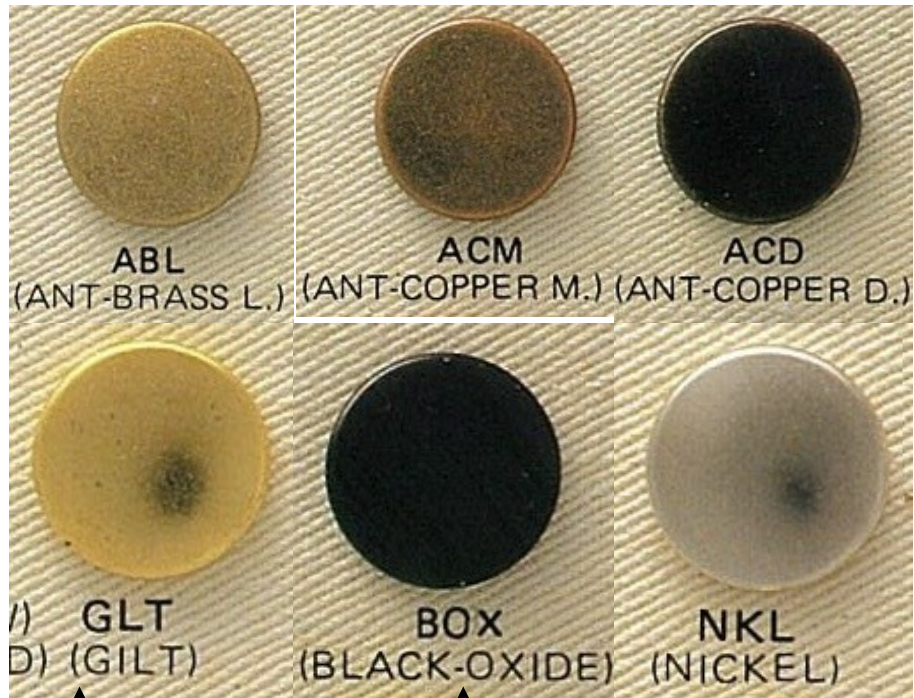

Colour Chart for Domes/Durable, Rivets & Studs

Please note:

ACD colour is only available in some Two piece rivets and Bif rivets

ABL is only available in some sizes of Two piece rivets

Some colours are not available in some sizes

“Gilt” and “Brassed”
are the same colour

When ordering “Black” domes/durables,
please note the finish is shiny, not dull
as in the “Black Oxide” picture above.